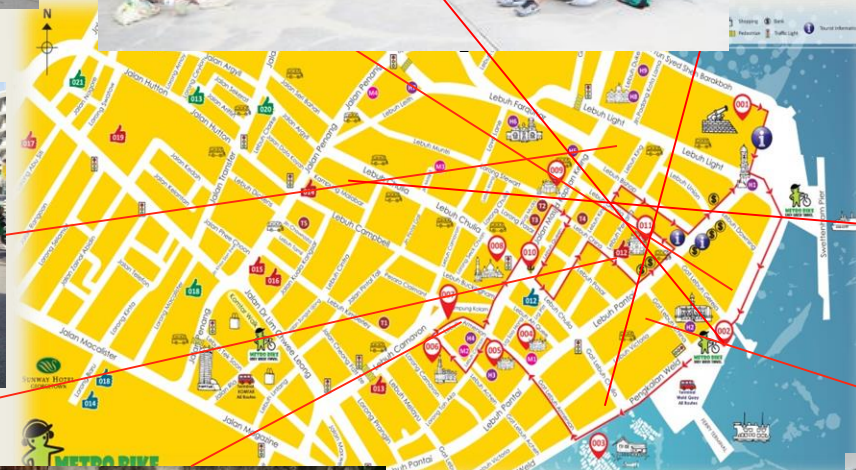

Program#1

Penang Heritage Treasure Hunt & Fun

Cycling Fun

Heritage Sites Hunt

Penang Trishaw Experience

Hawker Food Tasting

Explore Traditional Trade

Street Arts Hunt